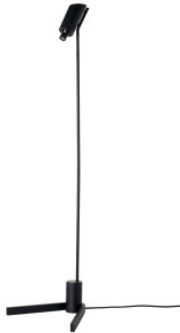

DCWéditions Vision 20/20 Floor

LED floor lamp DCWéditions Vision 20/20 of aluminium and steel. Tilttable spot light. Head turnable by 150 degrees. Direct and indirect light distribution, separately controllable. With 2 dimmers on the light body.

black	619,00 €
MPN	VISION 20-20 FLOOR BL
EAN	3700677655882

Bulbs	8.5W LED 110-240V, 2700K, 390 lm.
Dimensions	Height 137 cm, base width 33.2 cm, base depth 30.7 cm, base height 3 cm, head height 13 cm, cable length 2 m, weight 3,7 kg.