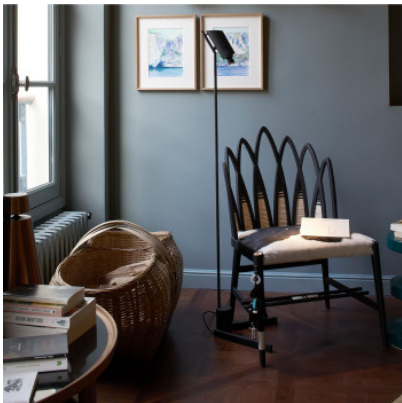

08.05.2024 8:15:54

All prices shown include 19% VAT for deliveries to Deutschland excluding possible shipping costs.

Lumen Lighting Nostraforma GmbH & Co KG
Bodenseestr. 129 | DE-81243 München
FON: +49 (0) 89 820 80 62 0 | FAX: +49 (0) 89 820 80 62 200
MAIL: nostraforma@nostraforma.com | WEB: www.nostraforma.com
BANK: Stadtparkasse München | BLZ: 701 500 00 | KTO: 907 228 290
IBAN: DE 85 7015 0000 0907 2282 90 | BIC: SSKMDEMM

UST-ID: DE 813 992 226
Registergericht München HRA 88136
Persönlich haftende Gesellschafter
Nostraforma Verwaltungs GmbH
Registergericht München HRA 175844
Geschäftsführer: Cerchi Alexander, Cerchi Patrick, Cerchi Manuel