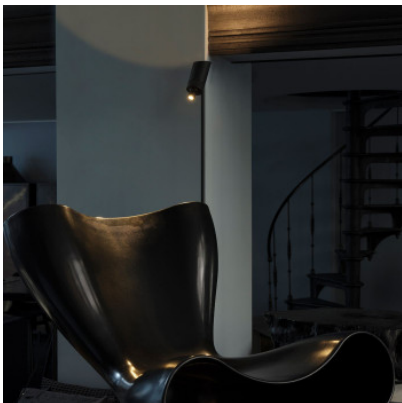

DCWéditions Vision 20/20 Floor

LED floor lamp DCWéditions Vision 20/20 of aluminium and steel. Tilttable spot light. Head turnable by 150 degrees. Direct and indirect light distribution, separately controllable. With 2 dimmers on the light body.

black	619,00 €
MPN	VISION 20-20 FLOOR BL
EAN	3700677655882

Bulbs	8.5W LED 110-240V, 2700K, 390 lm.
Dimensions	Height 137 cm, base width 33.2 cm, base depth 30.7 cm, base height 3 cm, head height 13 cm, cable length 2 m, weight 3,7 kg.