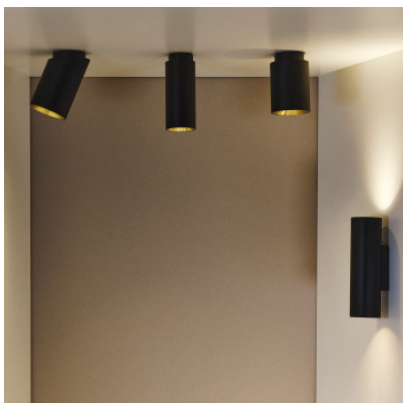

DCWéditions Tobo W65

Wall lamp DCWéditions Tobo W65 of steel and brass. Focussed, direct light distribution upwards and downwards. For GU10 lamp. Phase-cut dimmable.

black	149,00 €
MPN	TOBO W65 BL
EAN	3700677656179

white	149,00 €
MPN	TOBO W65 WH
EAN	3700677656186

brass	339,00 €
MPN	TOBO W65 BR
EAN	3700677656162

Bulbs	2 x GU10 LED.
Dimensions	Height 22 cm, diameter 6.5 cm, depth 8.2 cm, base height 10 cm, base width 4 cm, weight max. 0.76 kg.