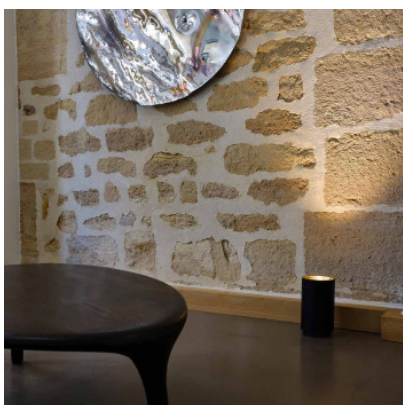

DCWéditions Tobo F140

Floor lamp DCWéditions Tobo F140 of lacquered steel with brass inside. Indirect light distribution upwards. For E27 lamp. With dimmer on the cable.

black	229,00 € ~~MSRP 268,00 €~~
MPN	TOBO F140 BL
EAN	3700677646385

white	229,00 € ~~MSRP 268,00 €~~
MPN	TOBO F140 WH
EAN	3700677646415

Bulbs	1 x E27 LED.
Dimensions	Height 24 cm, width 14 cm, base diameter 12 cm, cable length 1 m, weight 1.85 kg.

04.05.2024 4:14:17

All prices shown include 19% VAT for deliveries to Deutschland excluding possible shipping costs.