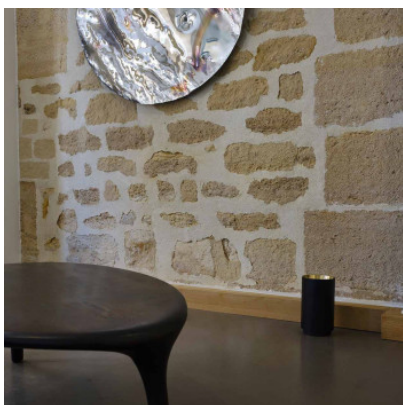

DCWéditions Tobo F140

Floor lamp DCWéditions Tobo F140 of lacquered steel with brass inside. Indirect light distribution upwards. For E27 lamp. With dimmer on the cable.

black	229,00 € ~~MSRP 268,00 €~~
MPN	TOBO F140 BL
EAN	3700677646385

white	229,00 € ~~MSRP 268,00 €~~
MPN	TOBO F140 WH
EAN	3700677646415

Bulbs	1 x E27 LED.
Dimensions	Height 24 cm, width 14 cm, base diameter 12 cm, cable length 1 m, weight 1.85 kg.

04.05.2024 4:14:17

All prices shown include 19% VAT for deliveries to Deutschland excluding possible shipping costs.