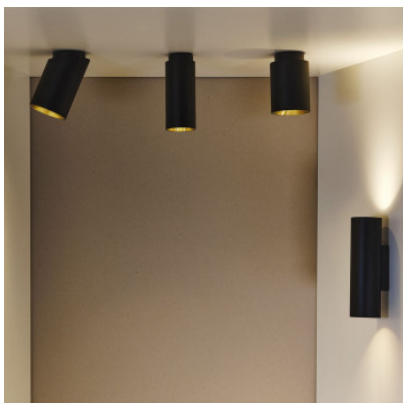

DCWéditions Tobo C85

Ceiling lamp DCWéditions Tobo C85 of steel and brass with removable brass cap. Focussed, direct light distribution downwards. For GU10 lamp. Phase-cut dimmable.

black	157,00 €
MPN	TOBO C85 BLACK
EAN	3700677656117

white	157,00 €
MPN	TOBO C85 WHITE
EAN	3700677656124

brass	263,00 €
MPN	TOBO C85 BRASS
EAN	3700677656100

Bulbs	1 x GU10 LED.
Dimensions	Height 13 cm, width 8.5 cm, base diameter 6.5 cm, base height 2 cm, weight 0.63 kg.