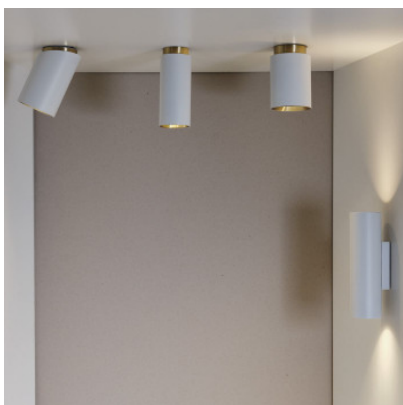

DCWéditions Tobo C85

Ceiling lamp DCWéditions Tobo C85 of steel and brass with removable brass cap. Focussed, direct light distribution downwards. For GU10 lamp. Phase-cut dimmable.

black	157,00 €
MPN	TOBO C85 BLACK
EAN	3700677656117

white	157,00 €
MPN	TOBO C85 WHITE
EAN	3700677656124

brass	263,00 €
MPN	TOBO C85 BRASS
EAN	3700677656100

Bulbs	1 x GU10 LED.
Dimensions	Height 13 cm, width 8.5 cm, base diameter 6.5 cm, base height 2 cm, weight 0.63 kg.