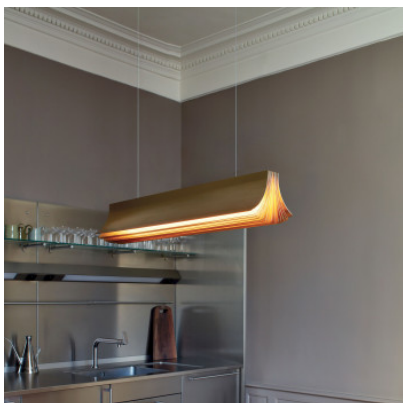

## DCWéditions Respiro 900

LED suspension DCWéditions Respiro 900 of anodized aluminium. Glare-free light downwards. Trailing-edge dimmable.

black, inside gold	1.778,00 €
MPN	RESPIRO 900 BL-GOLD
EAN	3700677641236

gold	1.778,00 €
MPN	RESPIRO 900 GOLD-GOLD
EAN	3700677641311

Bulbs	34W LED 220-240V, 2700K, 3400 lm, CRI 85.
Dimensions	Body: Length 90 cm, height 15 cm, width 17 cm. Canopy: Length 58.5 cm, height 3.5 cm, width 6 cm. Weight 9 kg, cable length 3 m.