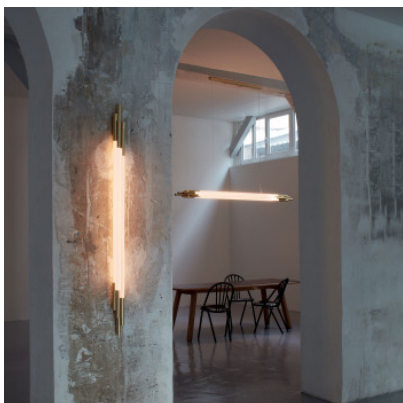

DCWéditions Org Wall

LED wall lamp DCWéditions Org Wall of anodized aluminium, opaline glass and acrylic fibres.
Diffuse illumination. Trailing-edge dimmable.

height 1050mm	589,00 €-MSRP-694,00 €
MPN	ORG W 1050 GOLD
EAN	3700677635587

height 1500mm	789,00 €-MSRP-934,00 €
MPN	ORG W 1500 GOLD
EAN	3700677641274

Bulbs 17W LED 220-240V, 2700K, 763 lm, CRI 85.
Dimensions Width 8.4 cm, depth 7.1 cm. Height 1050 mm: weight 3 kg.
Height 1500 mm: weight 4.7 kg.