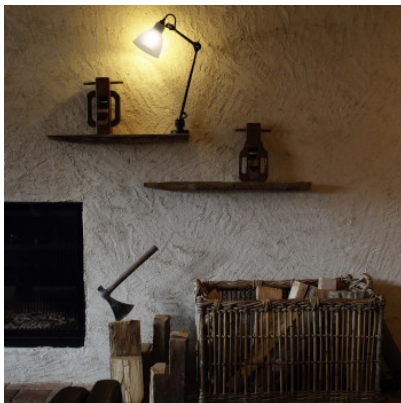

DCWéditions Lampe Gras N°304 L40 Round

Wall lamp DCWéditions Lampe Gras N°304 L4 with black, adjustable metallic structure and tiltable shade of metal or glass for directed light. For E14 lamps. Phase-cut dimmable.