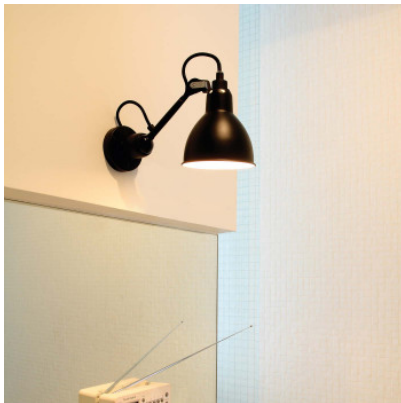

DCWéditions Lampe Gras N°304 Black Round

Wall lamp DCWéditions Lampe Gras N°304 with black lacquered metallic structure and short, tiltable arm of metal or glass for directed light. For E14 lamps. Phase-cut dimmable.

black shade	269,00 €-MSRP 314,00 €
MPN	304 BL-BL ROUND
EAN	3700677600790
blue shade	269,00 €-MSRP 314,00 €
MPN	304 BL-BLUE ROUND
EAN	3700677605214
chromed shade	269,00 €-MSRP 314,00 €
MPN	304 BL-CH ROUND
EAN	3700677600837
frosted glass shade	269,00 €-MSRP 314,00 €
MPN	304 BL-GL ROUND
EAN	3700677620569
red shade	269,00 €-MSRP 314,00 €
MPN	304 BL-RED ROUND
EAN	3700677600806
white shade	269,00 €-MSRP 314,00 €
MPN	304 BL-WH ROUND
EAN	3700677600844
yellow shade	269,00 €-MSRP 314,00 €
MPN	304 BL-YEL ROUND
EAN	3700677600813
black shade (copper inside)	299,00 €-MSRP 351,00 €
MPN	304 BL-BL-COP ROUND
EAN	3700677600868
brass shade	299,00 €-MSRP 351,00 €
MPN	304 BL-BRASS ROUND
EAN	3700677611772
copper shade	299,00 €-MSRP 351,00 €
MPN	304 BL-COP ROUND
EAN	3700677600875
copper shade (white inside)	299,00 €-MSRP 351,00 €
MPN	304 BL-COP-WH ROUND
EAN	3700677620576
raw copper shade	299,00 €-MSRP 351,00 €
MPN	304 BL-COP-RAW ROUND
EAN	3700677620583
raw copper shade (white inside)	299,00 €-MSRP 351,00 €
MPN	304 BL-COP-RAW-WH
EAN	3700677620590
white shade (copper inside)	299,00 €-MSRP 351,00 €
MPN	304 BL-WH-COP ROUND
EAN	3700677600851

Bulbs 1 x E14 LED.
Dimensions Shade diameter 14 cm, shade height 14 cm, arm length 15 cm, socket diameter 9,5 cm, weight 1.3 kg.

28.04.2024 8:58:25

All prices shown include 19% VAT for deliveries to Deutschland excluding possible shipping costs.