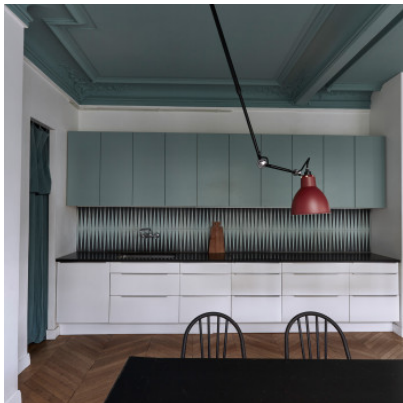

DCWéditions Lampe Gras N°302 L Round

Ceiling lamp DCWéditions Lampe Gras N°302 L with long telescopic arm of black metal, metallic shade for directed light or ball-shaped glass shade for diffuse light. For E27 lamps. Phase-cut dimmable.

Bulbs
Dimensions

1 x E27 LED.
Shade diameter 17 cm, shade height 17 cm,
length min. 1.12 m - max. 1.98 m, canopy diameter
12 cm, weight 3.9 kg.

28.04.2024 14:08:57

All prices shown include 19% VAT for deliveries to Deutschland excluding possible shipping costs.