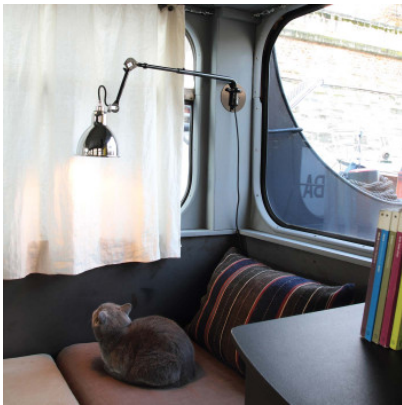

DCWéditions Lampe Gras N°203 Round

Wall lamp DCWéditions Lampe Gras N°203 Round of steel with black light arm. For downwards directed light. Tilttable metallic or glass reflector, rotatable arm. For E14 lamps. With switch on the cable.

black shade	330,00 €
MPN	203 BL-BL ROUND
EAN	3700677601889
blue shade	330,00 €
MPN	203 BL-BLUE ROUND
EAN	3700677601919
chromed shade	330,00 €
MPN	203 BL-CH ROUND
EAN	3700677601926
frosted glass shade	330,00 €
MPN	203 BL-GL ROUND
EAN	3700677621542
red shade	330,00 €
MPN	203 BL-RED ROUND
EAN	3700677601896
white shade	330,00 €
MPN	203 BL-WH ROUND
EAN	3700677601933
yellow shade	330,00 €
MPN	203 BL-YEL ROUND
EAN	3700677601902
black shade (copper inside)	367,00 €
MPN	203 BL-BL-COP ROUND
EAN	3700677601957
brass shade	367,00 €
MPN	203 BL-BRASS ROUND
EAN	3700677611444
copper shade	367,00 €
MPN	203 BL-COP ROUND
EAN	3700677601964
copper shade (white inside)	367,00 €
MPN	203 BL-COP-WH ROUND
EAN	3700677621559
raw copper shade	367,00 €
MPN	203 BL-COP-RAW ROUND
EAN	3700677621566
raw copper shade (white inside)	367,00 €
MPN	203 BL-COP-RAW-WH ROUND
EAN	3700677621573
white shade (copper inside)	367,00 €
MPN	203 BL-WH-COP ROUND
EAN	3700677601940

Bulbs 1 x E14 LED.
Dimensions Shade diameter 14 cm, shade height 14 cm, arm length min. 49 cm, max. 76 cm, rod length 20 cm, structure height 13 cm, cable length 2.1 m.

29.04.2024 5:16:37

All prices shown include 19% VAT for deliveries to Deutschland excluding possible shipping costs.