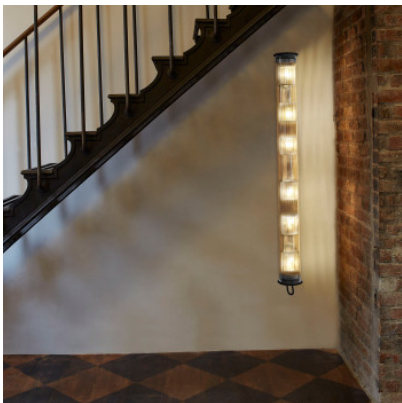

DCWéditions In The Tube 120-1300 Outdoor W

Outdoor wall light DCWéditions In The Tube 120-1300 with reflector made of borosilicate glass and metal mesh in silver or gold. For E27 lamps. Phase dimmable. IP64.

gold reflector, gold mesh	1.529,00 € -MSRP 1.797,00 €
MPN	TUBE W 120-1300 GOLD IP64
EAN	3700677650689

gold reflector, silver mesh	1.529,00 € -MSRP 1.797,00 €
MPN	TUBE W 120-1300 GOLD-SIL IP64
EAN	3700677650627

silver reflector, gold mesh	1.529,00 € -MSRP 1.797,00 €
MPN	TUBE W 120-1300 SIL-GOLD IP64
EAN	3700677650603

silver reflector, silver mesh	1.529,00 € -MSRP 1.797,00 €
MPN	TUBE W 120-1300 SIL IP64
EAN	3700677650672

Dimensions

Length 132 cm, diameter 14 cm.

20.04.2024 4:19:21

All prices shown include 19% VAT for deliveries to Deutschland excluding possible shipping costs.

Lumen Lighting Nostraforma GmbH & Co KG
Bodenseestr. 129 | DE-81243 München
FON: +49 (0) 89 820 80 62 0 | FAX: +49 (0) 89 820 80 62 200
MAIL: nostraforma@nostraforma.com | WEB: www.nostraforma.com
BANK: Stadtparkasse München | BLZ: 701 500 00 | KTO: 907 228 290
IBAN: DE 85 7015 0000 0907 2282 90 | BIC: SSKMDEMM

UST-ID: DE 813 992 226
Registergericht München HRA 88136
Persönlich haftende Gesellschafter
Nostraforma Verwaltungs GmbH
Registergericht München HRA 175844
Geschäftsführer: Cerchi Alexander, Cerchi Patrick, Cerchi Manuel