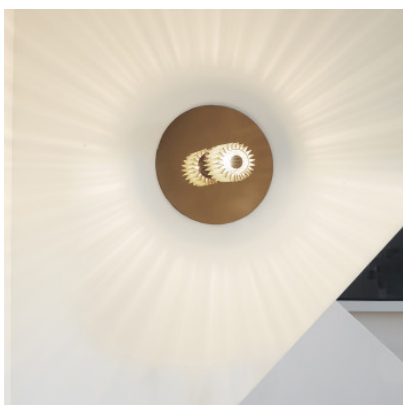

## DCWéditions In The Sun Wall 380

Wall/ceiling lamp DCWéditions In The Sun 380 of aluminium, steel and stainless steel. With shiny metallic plate. Diffuser covered with metallic mesh produces light plays on the wall. For E27 lamps. Phase-cut dimmable.

gold body, gold mesh	552,00 €
MPN	ITS W 380 GOLD-GOLD
EAN	3700677610218

gold body, silver mesh	552,00 €
MPN	ITS W 380 GOL-SIL
EAN	3700677609168

silver body, gold mesh	552,00 €
MPN	ITS W 380 SIL-GOL
EAN	3700677612922