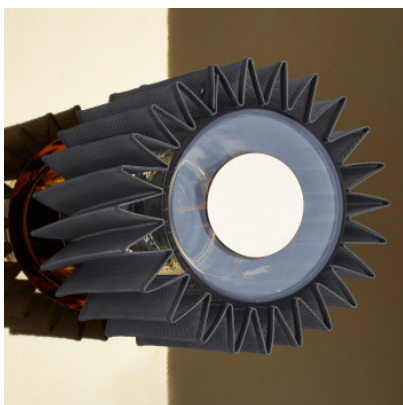

## DCWéditions In The Sun Wall 380

Wall/ceiling lamp DCWéditions In The Sun 380 of aluminium, steel and stainless steel. With shiny metallic plate. Diffuser covered with metallic mesh produces light plays on the wall. For E27 lamps. Phase-cut dimmable.

gold body, gold mesh	552,00 €
MPN	ITS W 380 GOLD-GOLD
EAN	3700677610218

gold body, silver mesh	552,00 €
MPN	ITS W 380 GOL-SIL
EAN	3700677609168

silver body, gold mesh	552,00 €
MPN	ITS W 380 SIL-GOL
EAN	3700677612922

silver body, silver mesh	552,00 €
MPN	ITS W 380 SIL-SIL
EAN	3700677610249

### Dimensions

Depth 17.3 cm, diameter 38 cm, diameter of wall mounting 11.8 cm, weight 1.8 kg.

01.05.2024 18:08:25

All prices shown include 19% VAT for deliveries to Deutschland excluding possible shipping costs.