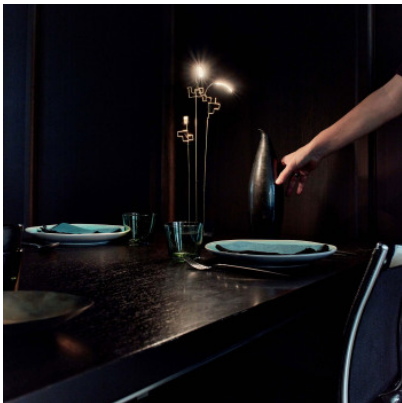

## DCWéditions Boucle

natural brushed brass  
MPN  
EAN

356,00 €  
BOUCLE  
3700677635440

Bulbs  
Dimensions

3W LED 5V, 2700K, 300 lm, CRI 85, 3 x 2000 mAh.  
Height 47 cm, base length 10 cm, base width 10 cm, weight 0.9 kg.