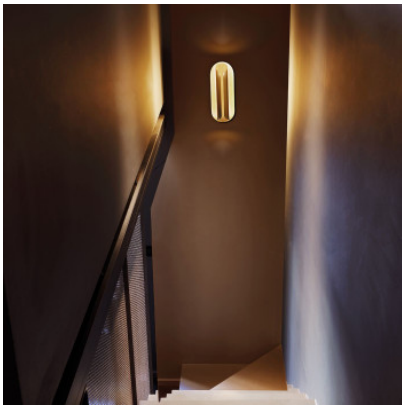

DCWéditions Rosalie

LED wall lamp DCWéditions Rosalie with a flat and bent, gold lacquered aluminium plate. Indirect light distribution upwards and downwards. Trailing-edge dimmable.

gold	494,00 €
MPN	ROSALIE
EAN	3700677655653

Bulbs	12W LED 220-240V, 2700K, 1200 lm.
Dimensions	Height 40 cm, depth 12 cm, weight 1.8 kg.

07.05.2024 4:41:16

All prices shown include 19% VAT for deliveries to Deutschland excluding possible shipping costs.