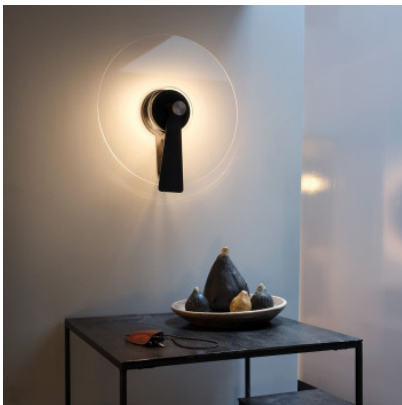

DCWéditions Pan

LED wall lamp Pan by DCWéditions with plate of PMMA and holder of black lacquered aluminium produces a cozy, pleasant light. With dimmer on the light body.

black	458,00 €
MPN	PAN
EAN	3700677652171

Bulbs	6W LED 110-240V, 2700K, 600 lm.
Dimensions	Diameter 44 cm, depth 11.9 cm, weight 1.9 kg.

03.05.2024 18:45:18

All prices shown include 19% VAT for deliveries to Deutschland excluding possible shipping costs.