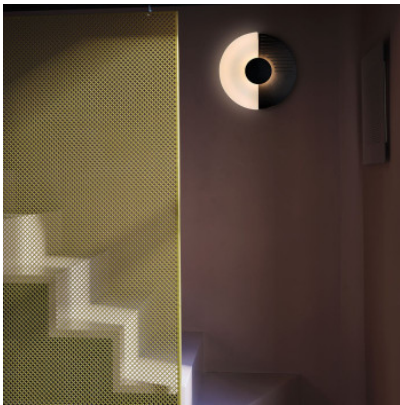

## DCWéditions Midnight 505

LED wall lamp DCWéditions Midnight 505 with two half plates of matt glass and black steel, optionally with perforations. Diffuse illumination. Trailing-edge dimmable.

Solid	439,00 € <del>MSRP 518,00 €</del>
MPN	MIDNIGHT 505 SOLID
EAN	3700677646071

Stripes	439,00 € <del>MSRP 518,00 €</del>
MPN	MIDNIGHT 505 STRIPES
EAN	3700677646101

Bulbs	7.5W LED 220-240V, 2700K, 214 / 233 lm.
Dimensions	Diameter 50.5 cm, depth 8.2 cm, weight 2.1 kg.

05.05.2024 10:26:00