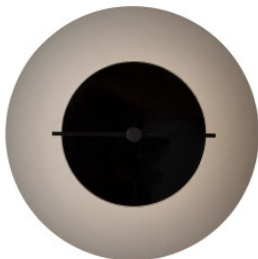

DCWéditions Delumina Wall 320

LED wall lamp DCWéditions Delumina Wall 320 with two transparent plates of glass and structure of aluminium. Indirect light distribution. Dimmable by turning the stem.

black	470,00 €
MPN	DELUMINA WALL 320
EAN	3700677649072

Bulbs	5W LED 220-240V, 2700K, 140 lm.
Dimensions	Diameter 32 cm, depth 12.6 cm, base diameter 8 cm, weight 1.5 kg.