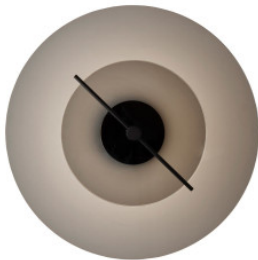

DCWéditions Delumina Wall 320

LED wall lamp DCWéditions Delumina Wall 320 with two transparent plates of glass and structure of aluminium. Indirect light distribution. Dimmable by turning the stem.

black	470,00 €
MPN	DELUMINA WALL 320
EAN	3700677649072

Bulbs	5W LED 220-240V, 2700K, 140 lm.
Dimensions	Diameter 32 cm, depth 12.6 cm, base diameter 8 cm, weight 1.5 kg.