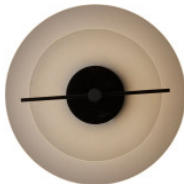

DCWéditions Delumina Wall 250

LED wall lamp DCWéditions Delumina Wall 250 with two transparent plates of glass and structure of aluminium. Indirect light distribution. Dimmable by turning the stem.

black	440,00 €
MPN	DELUMINA WALL 250
EAN	3700677649065

Bulbs	5W LED 220-240V, 2700K, 140 lm.
Dimensions	Diameter 25 cm, depth 12.6 cm, base diameter 8 cm, weight 1.2 kg.