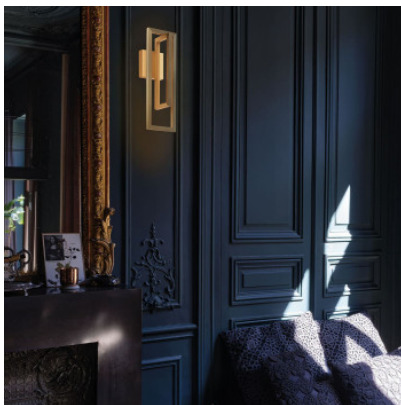

DCWéditions Borely

LED wall lamp DCWéditions Borely of steel and brass. Indirect light distribution. Trailing-edge dimmable.

black	494,00 €
MPN	BORELY BLACK
EAN	3700677652133

bronze	494,00 €
MPN	BORELY BRONZE
EAN	3700677652157

gold	494,00 €
MPN	BORELY GOLD
EAN	3700677652140

Bulbs	8W LED 220-240V, 2700K, 800 lm.
Dimensions	Height 48 cm, width 16 cm, depth 16.5 cm, base width 12 cm, weight 2.2 kg.

03.05.2024 18:35:25

All prices shown include 19% VAT for deliveries to Deutschland excluding possible shipping costs.