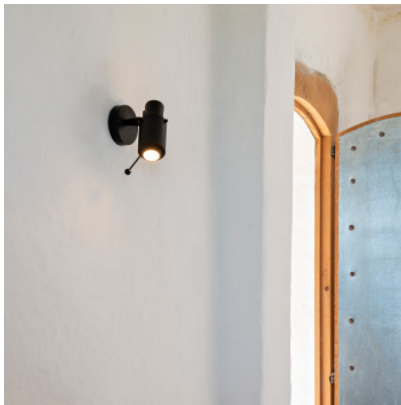

## DCWéditions Biny Spot

LED wall lamp DCWéditions Biny Spot of aluminium and steel. Spot rotatable by 330 degrees and tiltable by 88 degrees. For downward directed light. In option with adjustable rod. Non-dimmable.

Bulbs 4.5W LED, 2700K, 450 lm.  
Dimensions Depth min. 13.2 cm - max. 19.8 cm, head length 15.4 cm, base diameter 9.6 cm, weight 0.7 kg.

25.04.2024 7:32:41

All prices shown include 19% VAT for deliveries to Deutschland excluding possible shipping costs.