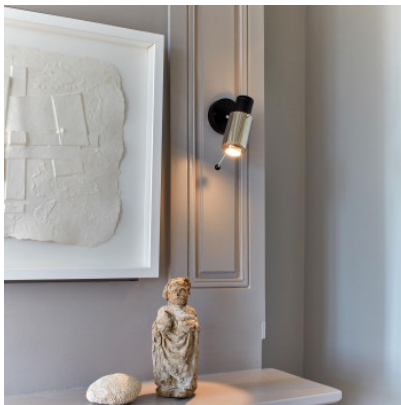

## DCWéditions Biny Spot

LED wall lamp DCWéditions Biny Spot of aluminium and steel. Spot rotatable by 330 degrees and tiltable by 88 degrees. For downward directed light. In option with adjustable rod. Non-dimmable.

Bulbs 4.5W LED, 2700K, 450 lm.  
Dimensions Depth min. 13.2 cm - max. 19.8 cm, head length 15.4 cm, base diameter 9.6 cm, weight 0.7 kg.

25.04.2024 7:32:41

All prices shown include 19% VAT for deliveries to Deutschland excluding possible shipping costs.