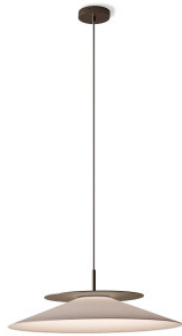

Contardi Asia SO

LED pendant light Contardi Asia SO Medium/Large made of cotton, glass and metal. Dimmable trailing edge.

Medium: brushed bronze nickel, anthracite grey shade MPN	739,00 €-MSRP-833,00-€ ACAM.004314_GR
Medium: brushed bronze nickel, white cotton shade MPN	739,00 €-MSRP-833,00-€ ACAM.004314
Medium: satin gold nickel, anthracite grey shade MPN	739,00 €-MSRP-833,00-€ ACAM.004312_GR
Medium: satin gold nickel, white cotton shade MPN	739,00 €-MSRP-833,00-€ ACAM.004312
Large: brushed bronze nickel, white cotton shade MPN	959,00 €-MSRP-1.077,00-€ ACAM.004318
Large: brushed bronze nickel, anthracite grey shade MPN	959,00 €-MSRP-1.077,00-€ ACAM.004318_GR
Large: satin gold nickel, anthracite grey shade MPN	959,00 €-MSRP-1.077,00-€ ACAM.004316_GR
Large: satin gold nickel, white cotton shade MPN	959,00 €-MSRP-1.077,00-€ ACAM.004316

Bulbs	Medium: 1 x 37W COB LED; 3.500 Lm; 2.700 K; CRI>90; IP20 Large: 1 x 40W COB LED; 4.500 Lm; 2.700 K; CRI>90; IP20
Dimensions	Large: Diameter 70 cm, canopy diameter 15.5 cm, cable length max. 2 m. Medium: Diameter 46 cm, canopy diameter 15.5 cm, cable length max. 2 m.