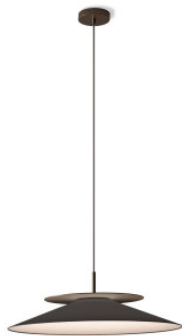

Contardi Asia SO

LED pendant light Contardi Asia SO Medium/Large made of cotton, glass and metal. Dimmable trailing edge.

Medium: brushed bronze nickel, anthracite grey shade MPN	739,00 €-MSRP-833,00-€ ACAM.004314_GR
Medium: brushed bronze nickel, white cotton shade MPN	739,00 €-MSRP-833,00-€ ACAM.004314
Medium: satin gold nickel, anthracite grey shade MPN	739,00 €-MSRP-833,00-€ ACAM.004312_GR
Medium: satin gold nickel, white cotton shade MPN	739,00 €-MSRP-833,00-€ ACAM.004312
Large: brushed bronze nickel, white cotton shade MPN	959,00 €-MSRP-1.077,00-€ ACAM.004318
Large: brushed bronze nickel, anthracite grey shade MPN	959,00 €-MSRP-1.077,00-€ ACAM.004318_GR
Large: satin gold nickel, anthracite grey shade MPN	959,00 €-MSRP-1.077,00-€ ACAM.004316_GR
Large: satin gold nickel, white cotton shade MPN	959,00 €-MSRP-1.077,00-€ ACAM.004316

Bulbs	Medium: 1 x 37W COB LED; 3.500 Lm; 2.700 K; CRI>90; IP20 Large: 1 x 40W COB LED; 4.500 Lm; 2.700 K; CRI>90; IP20
Dimensions	Large: Diameter 70 cm, canopy diameter 15.5 cm, cable length max. 2 m. Medium: Diameter 46 cm, canopy diameter 15.5 cm, cable length max. 2 m.