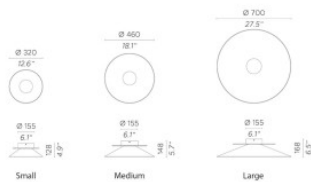

Bulbs	1 x 40W COB LED; 4.500 Lm; 2.700 K; CRI>90; IP20
Dimensions	Diameter 70 cm, total height/depth 16.8 cm. Diameter canopy 15.5 cm.

20.04.2024 4:57:12

All prices shown include 19% VAT for deliveries to Deutschland excluding possible shipping costs.