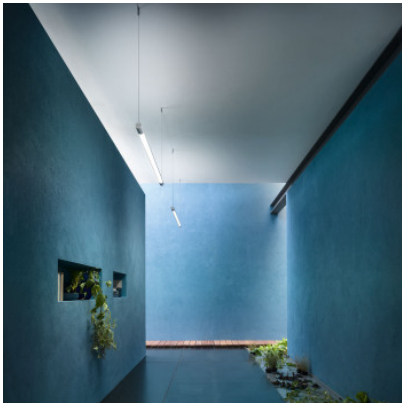

Cini & Nils Stilo Sospeso

The long and slender Stilo Sospeso LED suspension by Cini & Nils spreads a diffuse light upwards and downwards. Of steel, aluminium and technopolymer. Direct and indirect illumination, dimmable.

matt black, phase-cut/push	539,00 €-MSRP-641,00-€
MPN	ACCNSTL.01671
EAN	8056649040916

matt white, phase-cut/push	539,00 €-MSRP-641,00-€
MPN	ACCNSTL.01670
EAN	8056649040909

matt black, DALI	569,00 €-MSRP-668,00-€
MPN	ACCNSTL.D1671
EAN	8056649040930

matt white, DALI	569,00 €-MSRP-668,00-€
MPN	ACCNSTL.D1670
EAN	8056649040923

matt black, Push/Casambi	639,00 €-MSRP-753,00-€
MPN	ACCNSTL.C1671
EAN	8056649040954

matt white, Push/Casambi	639,00 €-MSRP-753,00-€
MPN	ACCNSTL.C1670
EAN	8056649040947

Bulbs
Dimensions

2 x 24W LED, 2 x 2,400 lm, 2,700K, CRI90.
Length 120 cm, diameter 3.5 cm, total height with suspension max. 250 cm, canopy length 33 cm, canopy height 4.5 cm.