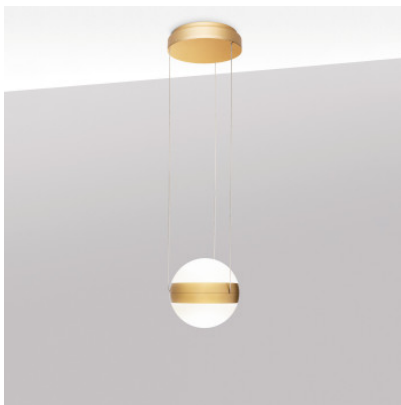

Cini & Nils Sferico Sospeso

The Sferico Sospeso LED suspension by Cini & Nils spreads direct and indirect light. The ball-shaped head consists of a lacquered metallic ring and two diffusers of methacrylate. Dimmable.

white / opalescent	409,00 €-MSRP 484,00-€
MPN	ACCNSFS.01205
EAN	8056649039064
white / transparent	409,00 €-MSRP 484,00-€
MPN	ACCNSFS.01200
EAN	8056649039033
matt gold / opalescent	469,00 €-MSRP 550,00-€
MPN	ACCNSFS.01207
EAN	8056649039088
matt gold / transparent	469,00 €-MSRP 550,00-€
MPN	ACCNSFS.01202
EAN	8056649039057
matt silver / opalescent	469,00 €-MSRP 550,00-€
MPN	ACCNSFS.01206
EAN	8056649039071
matt silver / transparent	469,00 €-MSRP 550,00-€
MPN	ACCNSFS.01201
EAN	8056649039040

Bulbs
Dimensions

2 x 9W LED, 2 x 1,100 lm, 2,800K, CRI92.
Diameter 14 cm, total height with suspension max.
250 cm, canopy diameter 16 cm, canopy height 4
cm.

01.05.2024 0:00:28

All prices shown include 19% VAT for deliveries to Deutschland excluding possible shipping costs.