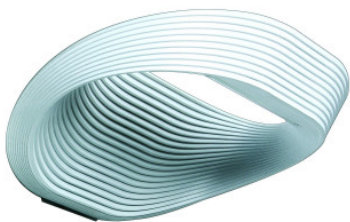

Cini & Nils Sestessa Parete LED

The Cini & Nils Sestessa Parete LED wall lamp has an oval, graded body of white lacquered aluminium and provides diffuse upward and downward light, against the wall. Dimmable.

white, CRI 80	329,00 € MSRP 392,00 €
MPN	ACCN5SA.00232
EAN	8050612476207

white, with CRI 95	339,00 € MSRP 405,00 €
MPN	ACCN5SA.0232H
EAN	8050612476313

Bulbs	CRI 80: 20W 230V LED, 2.900 lm, 2.800K. CRI 95: 20W 230V LED, 1.850 lm, 2.800K.
Dimensions	Height 11 cm, width 33 cm, depth 24 cm.