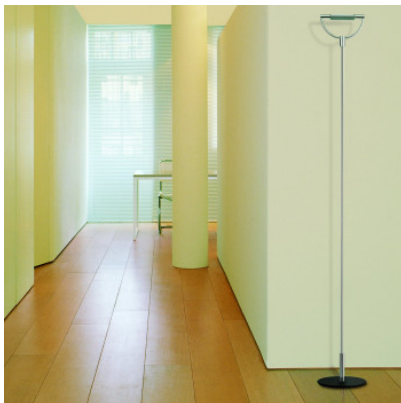

Cini & Nils Graditerra retinato

The Graditerra floor lamp by Cini & Nils has a metallic structure with a head tiltable by 90 degrees and a full-range rotatable, cylindrical glass diffuser for adjusting the light. Dimmer on the cable.

chrome, black base	589,00 €-MSRP-733,00-€
MPN	ACCNGRA.00501
EAN	8050612473909
nickel-plated satined, black base	639,00 €-MSRP-806,00-€
MPN	ACCNGRA.00503
EAN	8050612473916
chrome, chrome base	699,00 €-MSRP-871,00-€
MPN	ACCNGRA.00504
EAN	8050612473923
satined nickel, satined nickel-plated base	759,00 €-MSRP-950,00-€
MPN	ACCNGRA.00591
EAN	8050612474234

Bulbs 1 x max. 230W R7s 230V halogen lamp.
 Dimensions Base diameter 28 cm, height min. 181 cm / max. 192 cm.