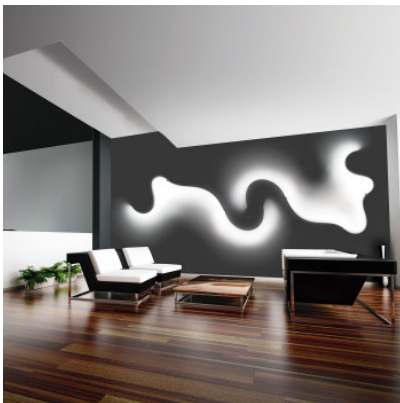

02.05.2024 3:55:29

All prices shown include 19% VAT for deliveries to Deutschland excluding possible shipping costs.

Lumen Lighting Nostraforma GmbH & Co KG
Bodenseestr. 129 | DE-81243 München
FON: +49 (0) 89 820 80 62 0 | FAX: +49 (0) 89 820 80 62 200
MAIL: nostraforma@nostraforma.com | WEB: www.nostraforma.com
BANK: Stadtparkasse München | BLZ: 701 500 00 | KTO: 907 228 290
IBAN: DE 85 7015 0000 0907 2282 90 | BIC: SSKMDEMM

UST-ID: DE 813 992 226
Registergericht München HRA 88136
Persönlich haftende Gesellschafter
Nostraforma Verwaltungs GmbH
Registergericht München HRA 175844
Geschäftsführer: Cerchi Alexander, Cerchi Patrick, Cerchi Manuel