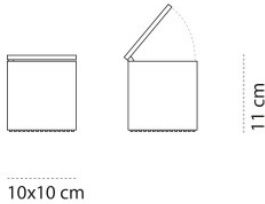

## Cini & Nils Cuboluce LED

The Cuboled LED table lamp by Cini & Nils works by opening/closing the lid and creates a focussed, indirect, luminous light beam. Made of technopolymer.

black	139,00 € <del>MSRP 169,00 €</del>
MPN	ACCNCUB.0138L
EAN	8050612473206
red	139,00 € <del>MSRP 169,00 €</del>
MPN	ACCNCUB.0137L
EAN	8050612473190
white	139,00 € <del>MSRP 169,00 €</del>
MPN	ACCNCUB.0136L
EAN	8050612473183
anthracite semi gloss	149,00 € <del>MSRP 182,00 €</del>
MPN	ACCNCUB.0139L
EAN	8050612473213
green semi-gloss	149,00 € <del>MSRP 182,00 €</del>
MPN	ACCNCUB.0250L
EAN	8056649036124
matt gold	149,00 € <del>MSRP 182,00 €</del>
MPN	ACCNCUB.0249L
EAN	8050612473275
silk lacquer denim blue	149,00 € <del>MSRP 182,00 €</del>
MPN	ACCNCUB.0251L
EAN	8056649038210
silver	149,00 € <del>MSRP 182,00 €</del>
MPN	ACCNCUB.0288L
EAN	8050612473282
yellow/green/blue/orange/red	149,00 € <del>MSRP 182,00 €</del>
MPN	ACCNCUB.0294L
EAN	8050612473305

Bulbs  
Dimensions

2W LED, 260 lm, 2700K, CRI 90.  
Height 11 cm, width 10 cm, depth 10 cm.

26.04.2024 4:31:05

All prices shown include 19% VAT for deliveries to Deutschland excluding possible shipping costs.