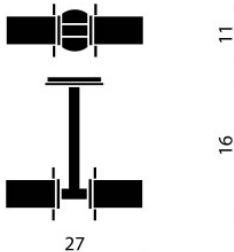

Cini & Nils Componi75 Due Parete/Soffitto

The Componi75 Due wall and ceiling lamp by Cini & Nils has a metallic head with two light heads, each composed of a glass ring, each equipped with two satined glass discs.

Bulbs 2 x max. 60W G9 halogen lamps.
Dimensions Height 11.5 cm, width 27 cm, depth 16 cm.