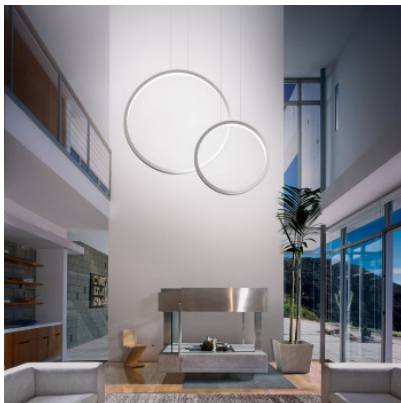

Cini & Nils Assolo 70 Sospesa LED

The Assolo 70 Sospesa LED suspension by Cini & Nils consists of a large slender aluminium ring with an inner side illuminated by integrated LEDs. Indirect illumination, dimmable.

Bulbs 27W 230V LED, 2,900 lm, 2,800K, CRI=92.
Dimensions Diameter 70 cm, width 4.5 cm. Total height max. 400 cm. Canopy: width 17.7 cm, depth 4.7 cm, height 7 cm.