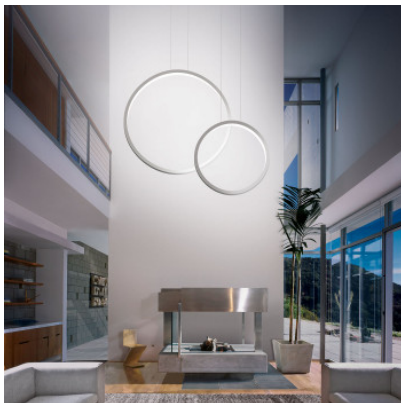

Cini & Nils Assolo 43 Sospesa LED

The Assolo 43 Sospesa LED suspension by Cini & Nils produces an indirect, dimmable LED light. The slender aluminium ring is suspended on two steel cables from the ceiling lamp.

black	749,00 €-MSRP-884,00-€
MPN	ACCNASL.1563H
EAN	8050612479352
white	749,00 €-MSRP-884,00-€
MPN	ACCNASL.1566H
EAN	8050612471202
matt gold	829,00 €-MSRP-976,00-€
MPN	ACCNASL.G1566
EAN	8050612479291

Bulbs 27W 230V LED, 2,900 lm, 2,800K, CRI=92.
Dimensions Diameter 43 cm, width 4.5 cm. Total height max. 400 cm. Canopy: width 17.7 cm, depth 4.7 cm, height 7 cm.