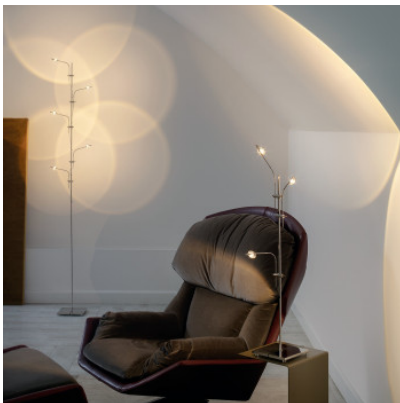

Catellani & Smith Wa Wa F

LED floor lamp Catellani & Smith Wa Wa F with five adjustable arms with LEDs and glass lenses, metal structure and black cable. Foot dimmer on the cable. Memory function.

| | |
|--------------------|---------------------------------------|
| nickel | 1.799,00 € MSRP 2.243,00 € |
| MPN | WWF |
| Luminous flux (lm) | 700 |

| | |
|--------------------|---------------------------------------|
| brass | 2.129,00 € MSRP 2.362,00 € |
| MPN | WWFBR |
| Luminous flux (lm) | 700 |

| | |
|------------|----------------------|
| Dimensions | Lens diameter 3.2 cm |
|------------|----------------------|