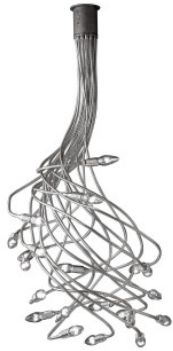

Catellani & Smith Turciù Soffitto 21

Ceiling lamp Catellani & Smith Turciù Soffitto 21 with flexible metal arms and satined metal, ceiling base. Phase dimmable.

glossy nickel MPN	2.539,00 € MSRP 2.820,00 € TRS21LNC
brass MPN	2.649,00 € MSRP 2.939,00 € TRS21LBR

Dimensions Flex arm length 100 cm (5 arms) or 150 cm (16 arms), flex arm diameter 0.85 cm