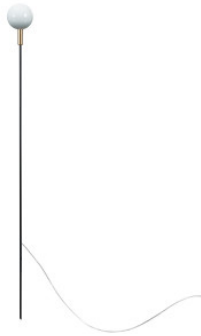

Catellani & Smith Syphasfera

Spike lamp Catellani & Smith Syphasfera with spherical glass diffuser and brass structure. Protection IP44. Transformer not included.

height 60cm, smooth glass	289,00 €-MSRP-327,00-€
MPN	SYF60
Luminous flux (lm)	75
Power Consumption (watts)	1
height 60cm, structured glass	289,00 €-MSRP-327,00-€
MPN	SYF60I
Luminous flux (lm)	75
Power Consumption (watts)	1
height 75cm, smooth glass	299,00 €-MSRP-333,00-€
MPN	SYF75
Luminous flux (lm)	75
Power Consumption (watts)	1
height 75cm, structured glass	299,00 €-MSRP-333,00-€
MPN	SYF75I
Luminous flux (lm)	75
Power Consumption (watts)	1
height 105cm, smooth glass	309,00 €-MSRP-345,00-€
MPN	SYF105
Luminous flux (lm)	75
Power Consumption (watts)	1
height 105cm, structured glass	309,00 €-MSRP-345,00-€
MPN	SYF105I
Luminous flux (lm)	75
Power Consumption (watts)	1
height 135cm, smooth glass	319,00 €-MSRP-357,00-€
MPN	SYF135
Luminous flux (lm)	75
Power Consumption (watts)	1
height 135cm, structured glass	319,00 €-MSRP-357,00-€
MPN	SYF135I
Luminous flux (lm)	75
Power Consumption (watts)	1