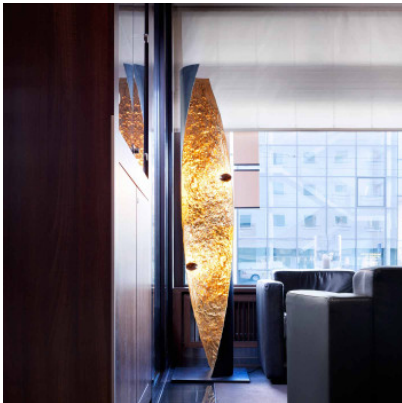

Catellani & Smith Stchu-Moon 09

LED floor lamp Catellani & Smith Stchu-Moon 09 made of waxed raw iron with interior relief structure and two steel spoons as LED holders. With removable candle holder. Foot dimmer on the cable. Memory function.

copper	3.249,00 € ~~MSRP 3.606,00 €~~
MPN	SM9LC
Luminous flux (lm)	840
gold	3.249,00 € ~~MSRP 3.606,00 €~~
MPN	SM9LG
Luminous flux (lm)	840
silver	3.249,00 € ~~MSRP 3.606,00 €~~
MPN	SM9LS
Luminous flux (lm)	840

20.04.2024 14:34:52

All prices shown include 19% VAT for deliveries to Deutschland excluding possible shipping costs.