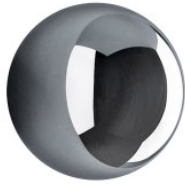

Catellani & Smith Sfera W

LED wall lamp Catellani & Smith Sfera W made of mirror nickel-plated metal. Spherical shape, large upward light cone. Dimmable trailing edge.

Nickel	1.279,00 € MSRP 1.422,00 €
MPN	SFWNC
Luminous flux (lm)	2187