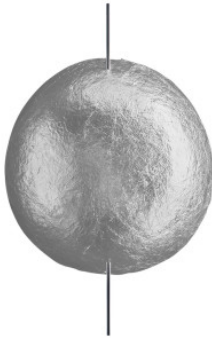

Catellani & Smith PostKrisi W 40

LED wall lamp Catellani & Smith PostKrisi W 40 with fiberglass shade and metal structure.
Indirect lighting. Not dimmable.

white	749,00 € MSRP 833,00 €
MPN	PKP40LW
Luminous flux (lm)	280
gold	809,00 € MSRP 904,00 €
MPN	PKP40LG
Luminous flux (lm)	280
silver	809,00 € MSRP 904,00 €
MPN	PKP40LS
Luminous flux (lm)	280