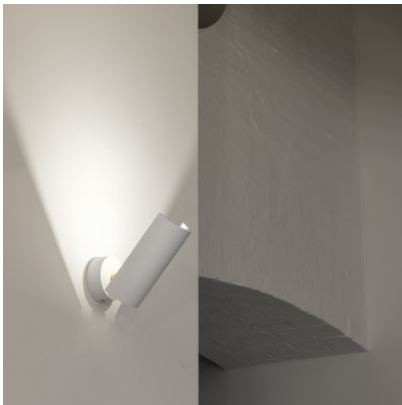

Catellani & Smith U. W

LED wall lamp Catellani & Smith U. W with curved metal reflector, 350° rotatable and 90° tiltable. Indirect or direct illumination. Dimmable trailing edge.

black / brass	489,00 €-MSRP-553,00-€
MPN	UWJB
Luminous flux (lm)	1324
white / brass	489,00 €-MSRP-553,00-€
MPN	UWJW
Luminous flux (lm)	1324