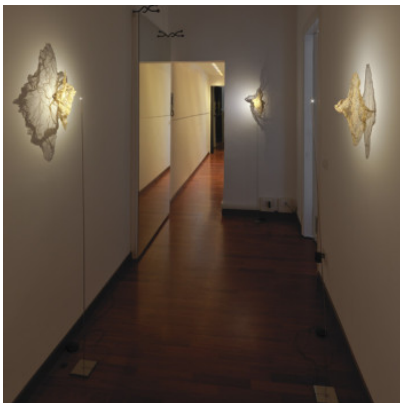

Catellani & Smith Shadow Terra LED

LED floor lamp Shadow Terra with shade made of metallic mesh, suspended on the ceiling, and separate structure made of black, lacquered copper. Foot dimmer on the cable. Memory function.

black / brass	1.099,00 € -MSRP 1.220,00 €
MPN	SW
Luminous flux (lm)	140

Dimensions	Staff height 150 cm
------------	---------------------

23.04.2024 16:51:27

All prices shown include 19% VAT for deliveries to Deutschland excluding possible shipping costs.