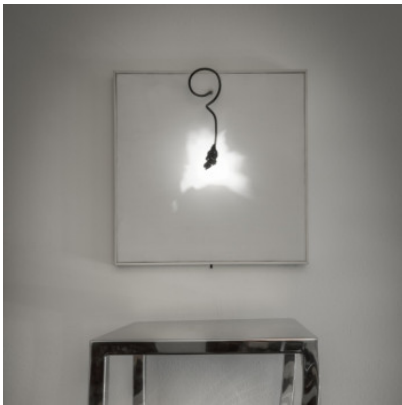

Catellani & Smith Luce che Dipinge

Wall lamp Catellani & Smith Luce che Dipinge with white canvas, reflector and adjustable flexible arm in black lacquered metal. Indirect lighting. Not dimmable.

white canvas	1.069,00 €	MSRP 1.184,00 €
MPN		LD5L
Luminous flux (lm)		75
Power Consumption (watts)		1