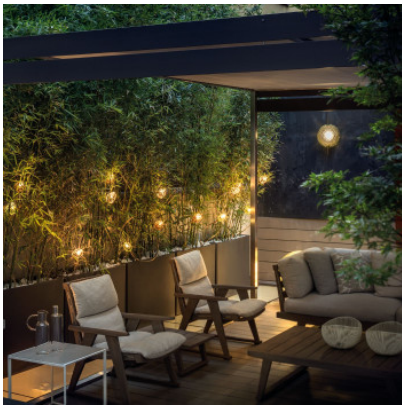

## Catellani & Smith Medousê W

LED wall lamp Catellani & Smith Medousê W with round structured glass diffuser and vertical metal rod. Protection degree IP64. Dimmable trailing edge.

green	859,00 €-MSRP-958,00-€
MPN	MD3P
Luminous flux (lm)	1650
transparent	859,00 €-MSRP-958,00-€
MPN	MD3PTR
Luminous flux (lm)	1650