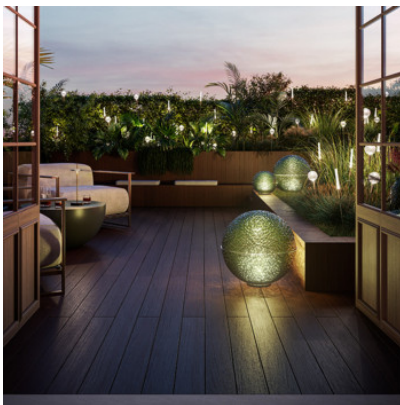

Catellani & Smith Medousê F

LED floor lamp Catellani & Smith Medousê F made of structured glass with aluminum details.
Dimmable trailing edge. Protection degree IP64.

ø 30cm, green	1.429,00 €-MSRP 1.589,00 €
MPN	MD3
Luminous flux (lm)	2875
ø 30cm, transparent	1.429,00 €-MSRP 1.589,00 €
MPN	MD3TR
Luminous flux (lm)	2875
ø 50cm, green	2.199,00 €-MSRP 2.445,00 €
MPN	MD5
Luminous flux (lm)	2875
ø 50cm, transparent	2.199,00 €-MSRP 2.445,00 €
MPN	MD5TR
Luminous flux (lm)	2875