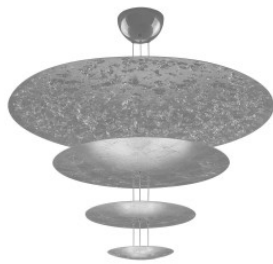

Catellani & Smith Macchina Della Luce LED mod. F

LED pendant lamp Catellani & Smith Macchina Della Luce LED mod. F with four metal discs, connecting metal rods, nickel-plated ceiling canopy, fluttering foil. Dimmable trailing edge.

*with flying leaf

| | |
|--------------------|-----------------------------|
| copper | 3.549,00 € -MSRP 3.939,00 € |
| MPN | MFLC |
| Luminous flux (lm) | 5670 |
| gold | 3.549,00 € -MSRP 3.939,00 € |
| MPN | MFLG |
| Luminous flux (lm) | 5670 |
| silver | 3.549,00 € -MSRP 3.939,00 € |
| MPN | MFLS |
| Luminous flux (lm) | 5670 |

Dimensions Disc diameter 120 cm, 80 cm, 50 cm und 30 cm.