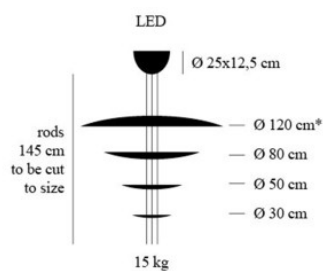

Catellani & Smith Macchina Della Luce LED mod. F

LED pendant lamp Catellani & Smith Macchina Della Luce LED mod. F with four metal discs, connecting metal rods, nickel-plated ceiling canopy, fluttering foil. Dimmable trailing edge.

*with flying leaf