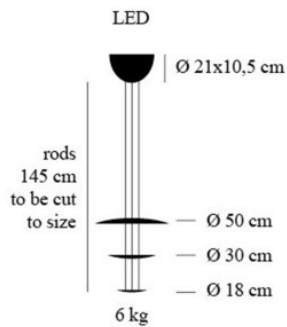

Dimensions Disc diameter 50 cm, 30 cm and 18 cm.

27.04.2024 10:33:24

All prices shown include 19% VAT for deliveries to Deutschland excluding possible shipping costs.