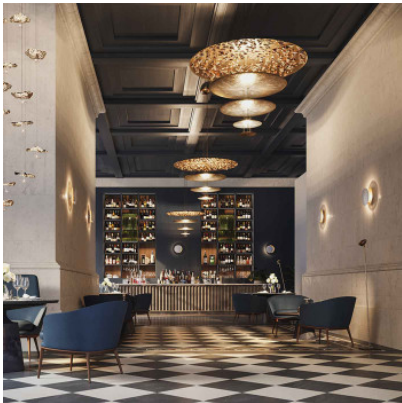

## Catellani & Smith Macchina Della Luce LED mod. D

LED pendant lamp Macchina Della Luce LED mod. D by Catellani & Smith with 5 metal plates, nickel-plated canopy, metal rods, fluttering foil. Indirect light. Dimmable trailing edge.

copper	3.709,00 € -MSRP 4.117,00 €
MPN	MDLC
Luminous flux (lm)	6300

gold	3.709,00 € -MSRP 4.117,00 €
MPN	MDLG
Luminous flux (lm)	6300

silver	3.709,00 € -MSRP 4.117,00 €
MPN	MDLS
Luminous flux (lm)	6300

Dimensions	Disc diameter 120 cm, 80 cm, 50 cm, 30 cm and 18 cm.
------------	--