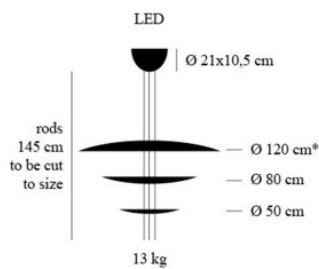

Catellani & Smith Macchina Della Luce LED mod. C

LED pendant lamp Catellani & Smith Macchina Della Luce LED mod. C with three metal plates, metal rods and nickel-plated ceiling canopy. With fluttering foil. Indirect light. Dimmable trailing edge.

*with flying leaf