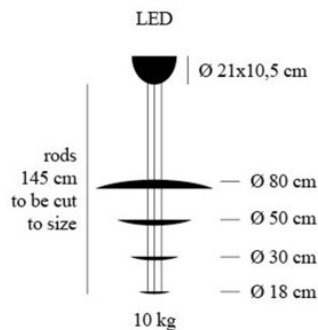

Dimensions Disc diameter 80 cm, 50 cm, 30 cm and 18 cm.

26.04.2024 19:13:09

All prices shown include 19% VAT for deliveries to Deutschland excluding possible shipping costs.