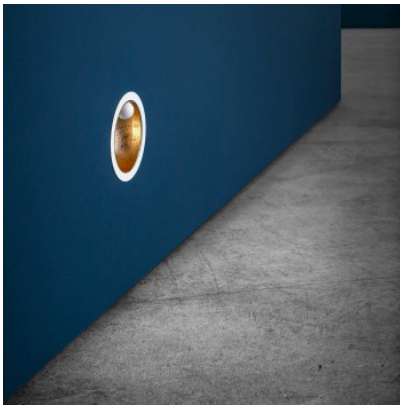

## Catellani & Smith Pepita 102

Recessed LED lamp Catellani & Smith Pepita 102 made of iron and aluminium. For recessed installation in plasterboard walls and ceilings. Driver not included.

white / gold	389,00 € <del>MSRP 434,00 €</del>
MPN	P102
Luminous flux (lm)	160