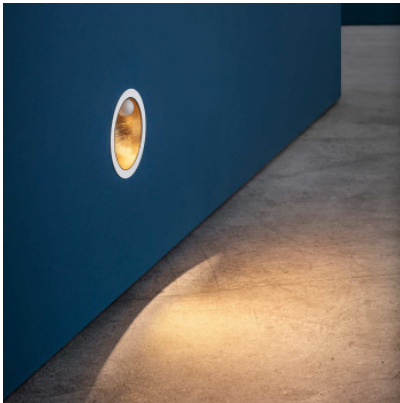

## Catellani & Smith Pepita 102

Recessed LED lamp Catellani & Smith Pepita 102 made of iron and aluminium. For recessed installation in plasterboard walls and ceilings. Driver not included.

white / gold	389,00 € <del>MSRP 434,00 €</del>
MPN	P102
Luminous flux (lm)	160