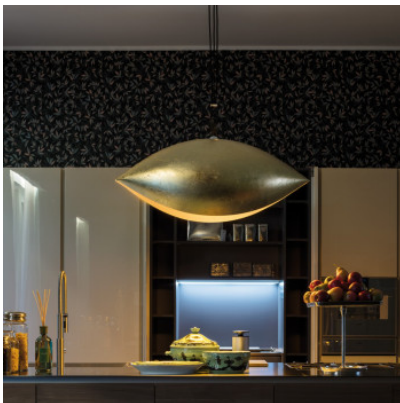

## Catellani & Smith Malagola 110

Pendant lamp Catellani & Smith Malagola 110 with metal structure and aluminium shade covered with metal leaf. Downward lighting. Dimmable trailing edge.

copper MPN	1.899,00 €-MSRP 2.112,00 € ML110LC
gold MPN	1.899,00 €-MSRP 2.112,00 € ML110LG
silver MPN	1.899,00 €-MSRP 2.112,00 € ML110LS