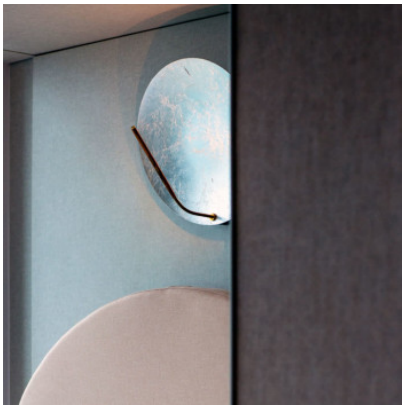

Catellani & Smith Luna W

LED wall lamp Catellani & Smith Luna W with metal plate in metal leaf and copper rod with brass flex element. Not dimmable.

copper	519,00 €-MSRP-577,00-€
MPN	LNW30C
Luminous flux (lm)	200
gold	519,00 €-MSRP-577,00-€
MPN	LNW30G
Luminous flux (lm)	200
silver	519,00 €-MSRP-577,00-€
MPN	LNW30S
Luminous flux (lm)	200